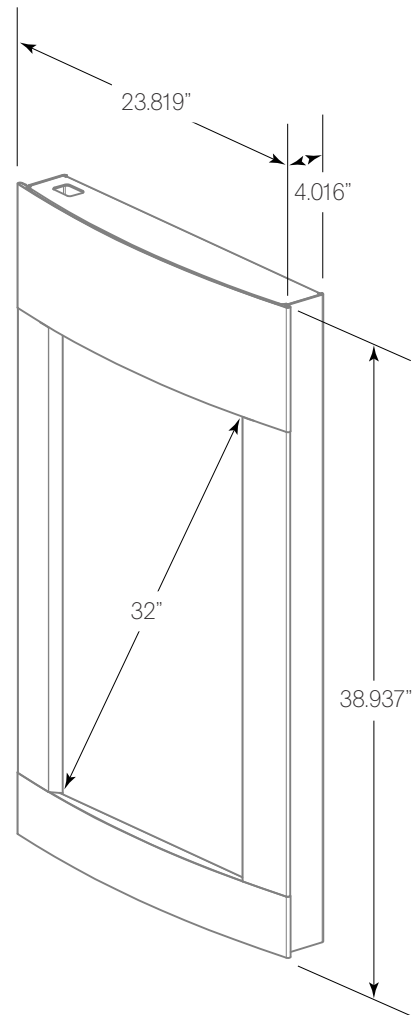

• Sign Types within the 32" infoPanel Assortment

Built into Wall Option

32" flat front portrait

32" curved front portrait